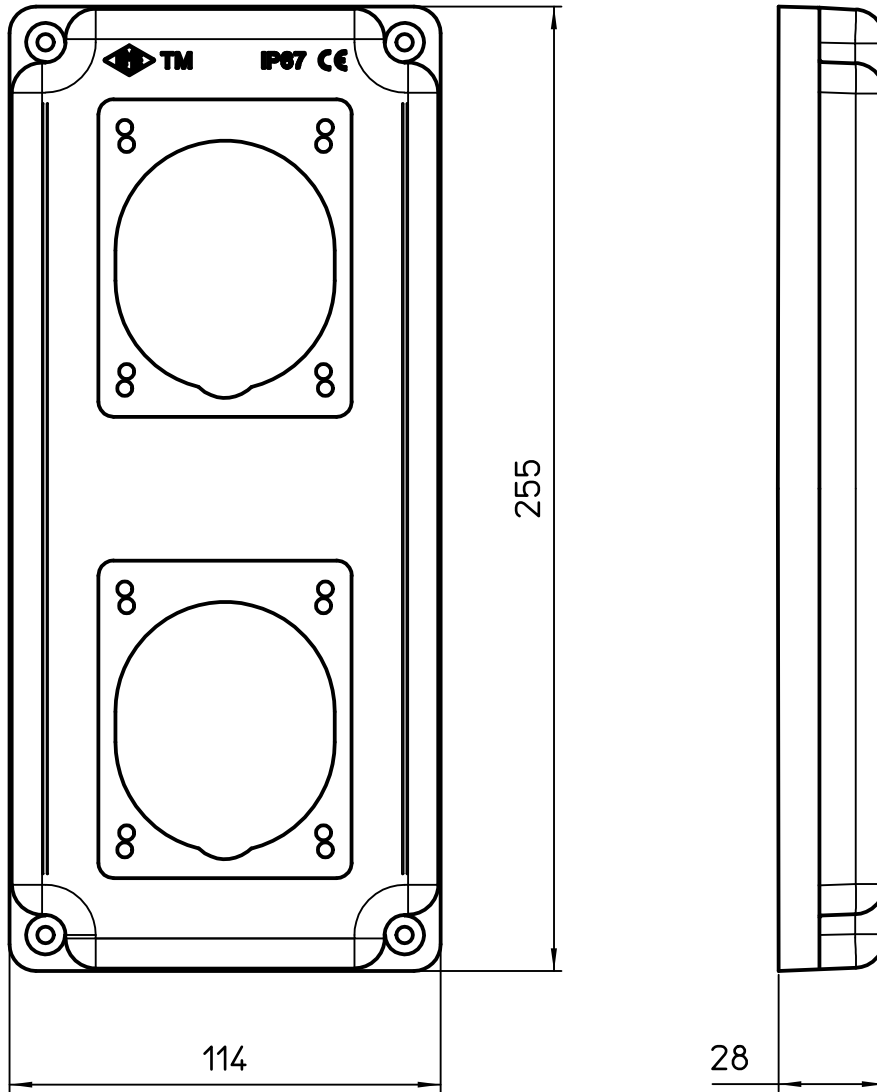

Diritti riservati All rights reserved

A	2/9/2013	Added fixing holes for Schuko adapter.		
dimensions in mm		TM 1125 P16 COVER 1 MOD. P16/3/4	Scale 1:2	
Date	24/10/2012			
Sign.	Visentin			